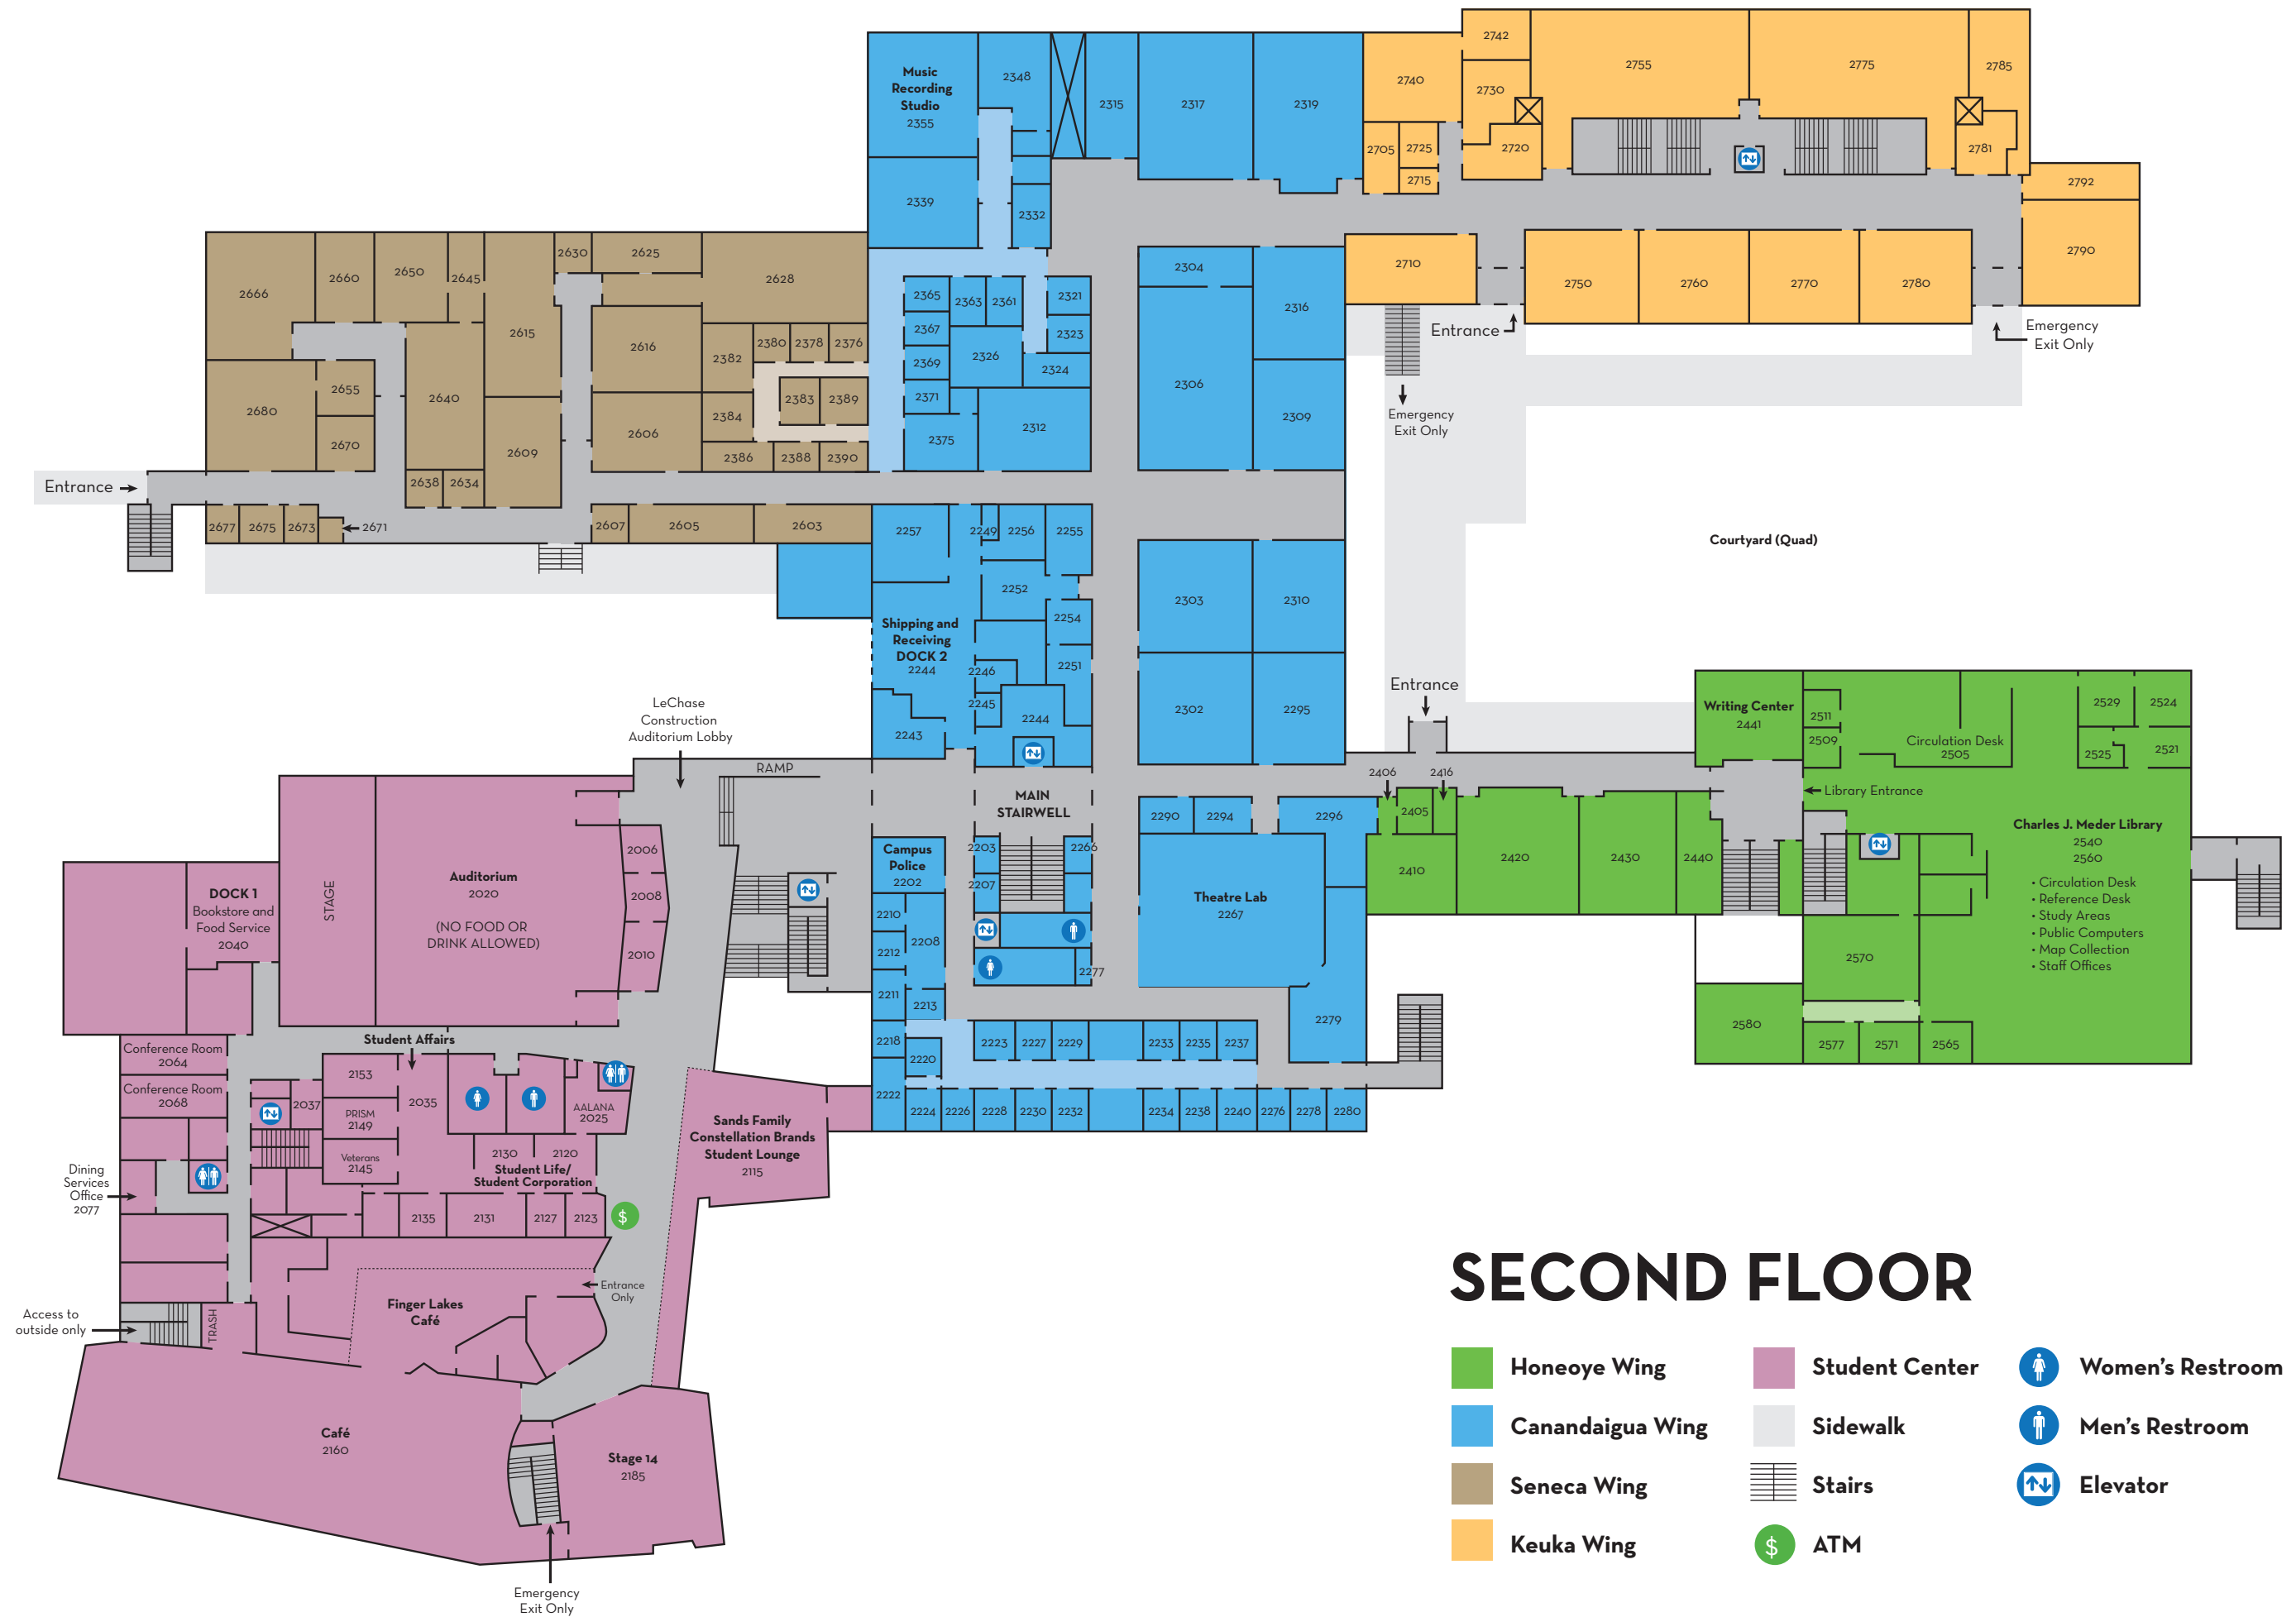

Use second floor entrance for access to the first floor of the library. First floor library access for handicapped use only with buzzer entry.

For handicapped access to second floor of the Student Center (auditorium), take the atrium elevator to the second floor. See ramp location on next page.

FIRST FLOOR

- Honeoye Wing
- Student Center
-
- Canandaigua Wing
- Sidewalk
-
- Seneca Wing
-
- Keuka Wing
-

SECOND FLOOR

- Honeoye Wing
- Canandaigua Wing
- Seneca Wing
- Keuka Wing
- Student Center
- Sidewalk
- Stairs
- ATM
- ♀ Women's Restroom
- ♂ Men's Restroom
- ↕ Elevator

THIRD FLOOR

Use second floor entrance for access to the third floor of the library.

FOURTH FLOOR

Use the third floor to access the gymnasium.

- Honeoye Wing
- Canandaigua Wing
- Seneca Wing
- Keuka Wing
- Sidewalk
- Stairs
- Women's Restroom
- Men's Restroom
- Elevator