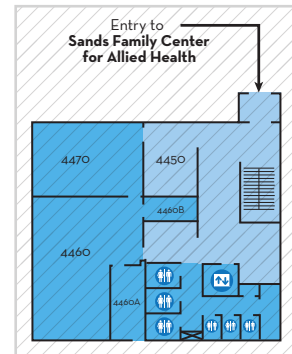

Use second floor entrance for access to the first floor of the library. First floor library access for handicapped use only with buzzer entry.

For handicapped access to second floor of the Student Center (auditorium), take the atrium elevator to the second floor. See ramp location on next page.

FIRST FLOOR

- Honeoye Wing
- Student Center
-
- Canandaigua Wing
- Sidewalk
-
- Seneca Wing
-
- Keuka Wing
-

SECOND FLOOR

- Honeoye Wing
- Canandaigua Wing
- Seneca Wing
- Keuka Wing
- Student Center
- Sidewalk
- Stairs
- ATM
- ♀ Women's Restroom
- ♂ Men's Restroom
- ↕ Elevator

THIRD FLOOR

Use second floor entrance for access to the third floor of the library.

FOURTH FLOOR

Use the third floor to access the gymnasium.

- Honeoye Wing
- Canandaigua Wing
- Seneca Wing
- Keuka Wing
- Sidewalk
- Stairs
- Women's Restroom
- Men's Restroom
- Elevator