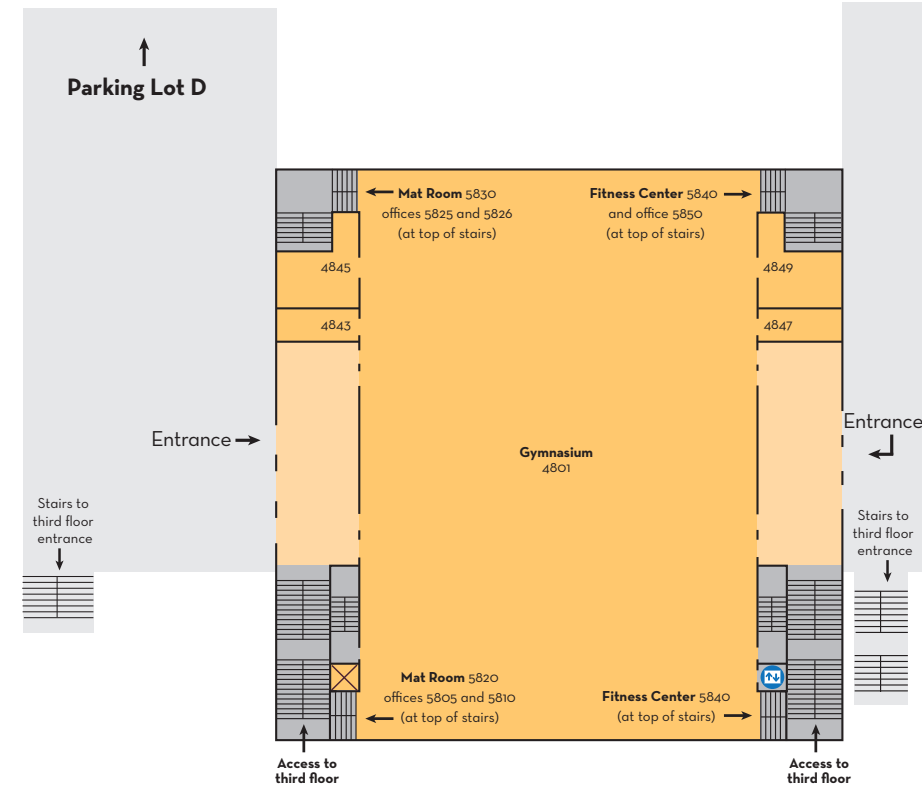

Use second floor entrance for access to the first floor of the library. First floor library access for handicapped use only with buzzer entry.

For handicapped access to second floor of the Student Center (auditorium), take the atrium elevator to the second floor. See ramp location on next page.

FIRST FLOOR

- Honeoye Wing
- Student Center
-
- Canandaigua Wing
- Sidewalk
-
- Seneca Wing
-
- Keuka Wing
-

SECOND FLOOR

- Honeoye Wing
- Canandaigua Wing
- Seneca Wing
- Keuka Wing
- Student Center
- Sidewalk
- Stairs
- ATM
- ♀ Women's Restroom
- ♂ Men's Restroom
- ↕ Elevator

THIRD FLOOR

Use second floor entrance for access to the third floor of the library.

FOURTH FLOOR

Use the third floor to access the gymnasium.

- Honeoye Wing
- Canandaigua Wing
- Seneca Wing
- Keuka Wing
- Sidewalk
- Stairs
- Women's Restroom
- Men's Restroom
- Elevator