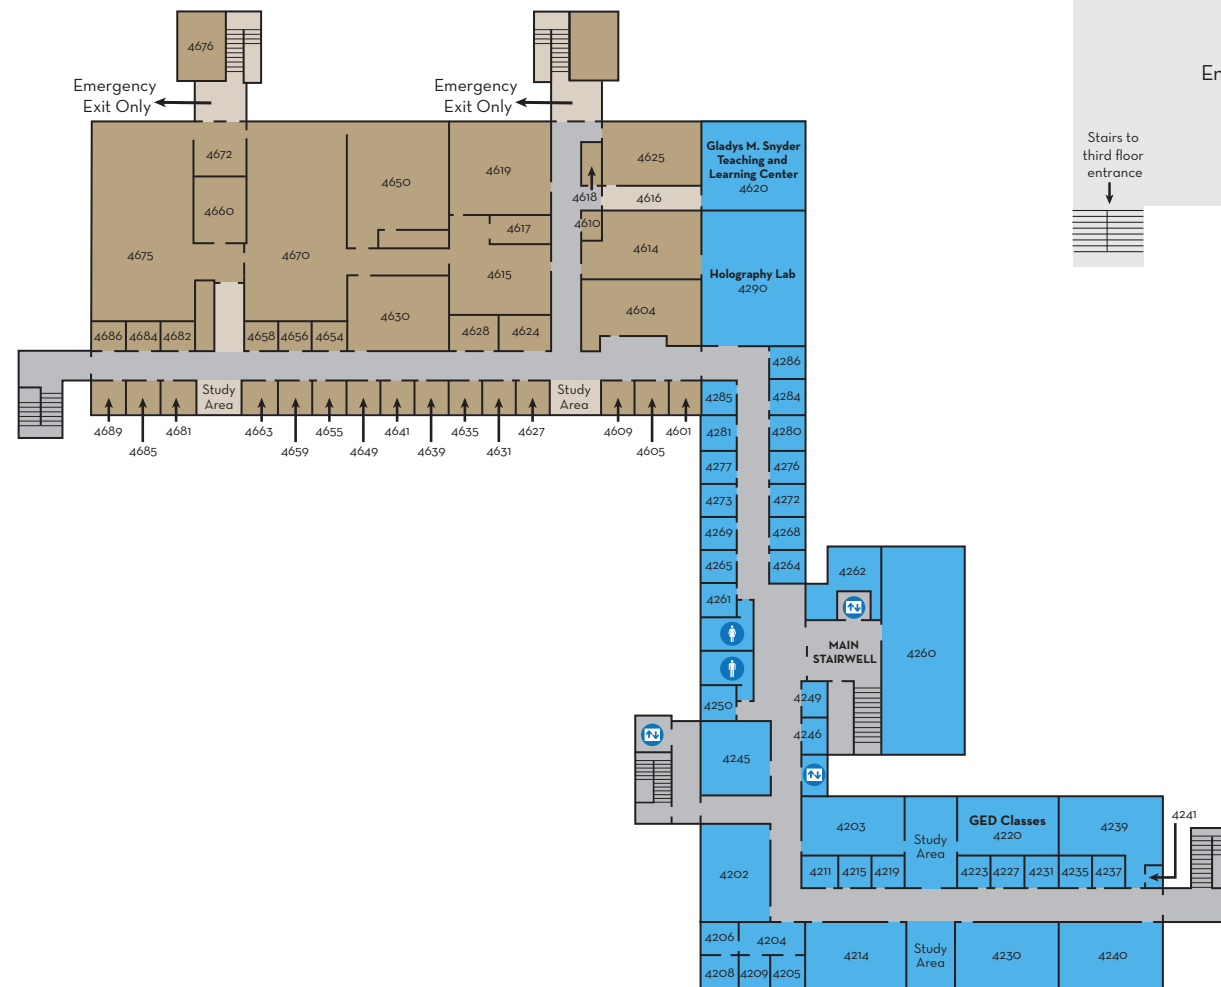

Use second floor entrance for access to the first floor of the library. First floor library access for handicapped use only with buzzer entry.

For handicapped access to second floor of the Student Center (auditorium), take the atrium elevator to the second floor. See ramp location on next page.

FIRST FLOOR

- Honeoye Wing
- Student Center
-
- Canandaigua Wing
- Sidewalk
-
- Seneca Wing
-
- Keuka Wing
-

SECOND FLOOR

- Honeoye Wing
- Canandaigua Wing
- Seneca Wing
- Keuka Wing
- Student Center
- Sidewalk
- Stairs
- ATM
- ♀ Women's Restroom
- ♂ Men's Restroom
- ↕ Elevator

THIRD FLOOR

Use second floor entrance for access to the third floor of the library.

FOURTH FLOOR

Use the third floor to access the gymnasium.

- Honeoye Wing
- Canandaigua Wing
- Seneca Wing
- Keuka Wing
- Sidewalk
- Stairs
- Women's Restroom
- Men's Restroom
- Elevator