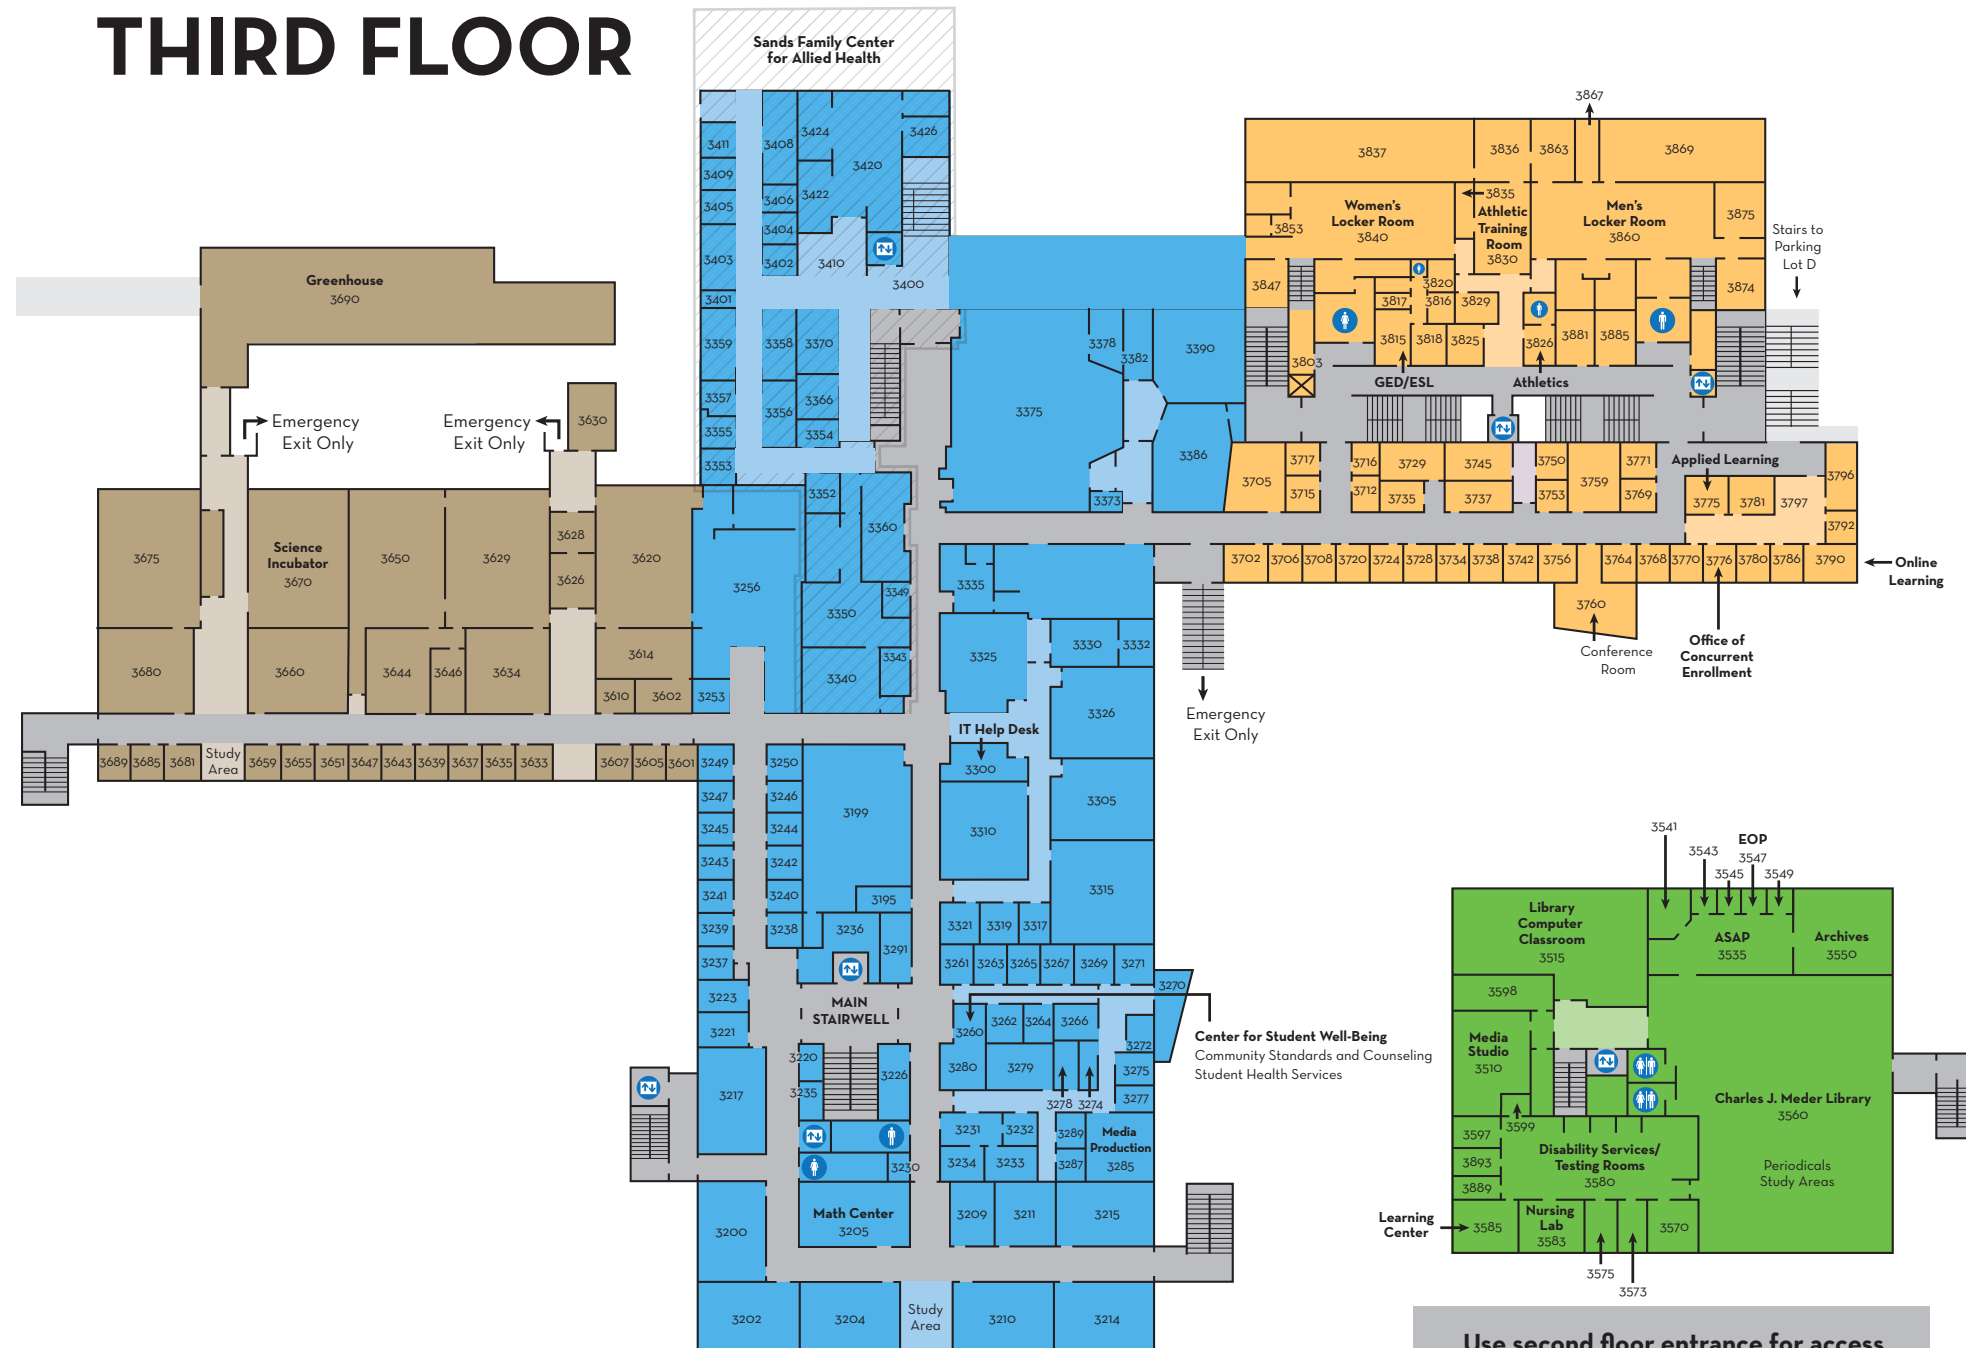

Use second floor entrance for access to the first floor of the library. First floor library access for handicapped use only with buzzer entry.

For handicapped access to second floor of the Student Center (auditorium), take the atrium elevator to the second floor. See ramp location on next page.

FIRST FLOOR

- Honeoye Wing
- Student Center
-
- Canandaigua Wing
- Sidewalk
-
- Seneca Wing
-
- Keuka Wing
-

SECOND FLOOR

- Honeoye Wing
- Canandaigua Wing
- Seneca Wing
- Keuka Wing
- Student Center
- Sidewalk
- Stairs
- ATM
- ♀ Women's Restroom
- ♂ Men's Restroom
- ↕ Elevator

THIRD FLOOR

Use second floor entrance for access to the third floor of the library.

FOURTH FLOOR

Use the third floor to access the gymnasium.

- Honeoye Wing
- Canandaigua Wing
- Seneca Wing
- Keuka Wing
- Sidewalk
- Stairs
- Women's Restroom
- Men's Restroom
- Elevator