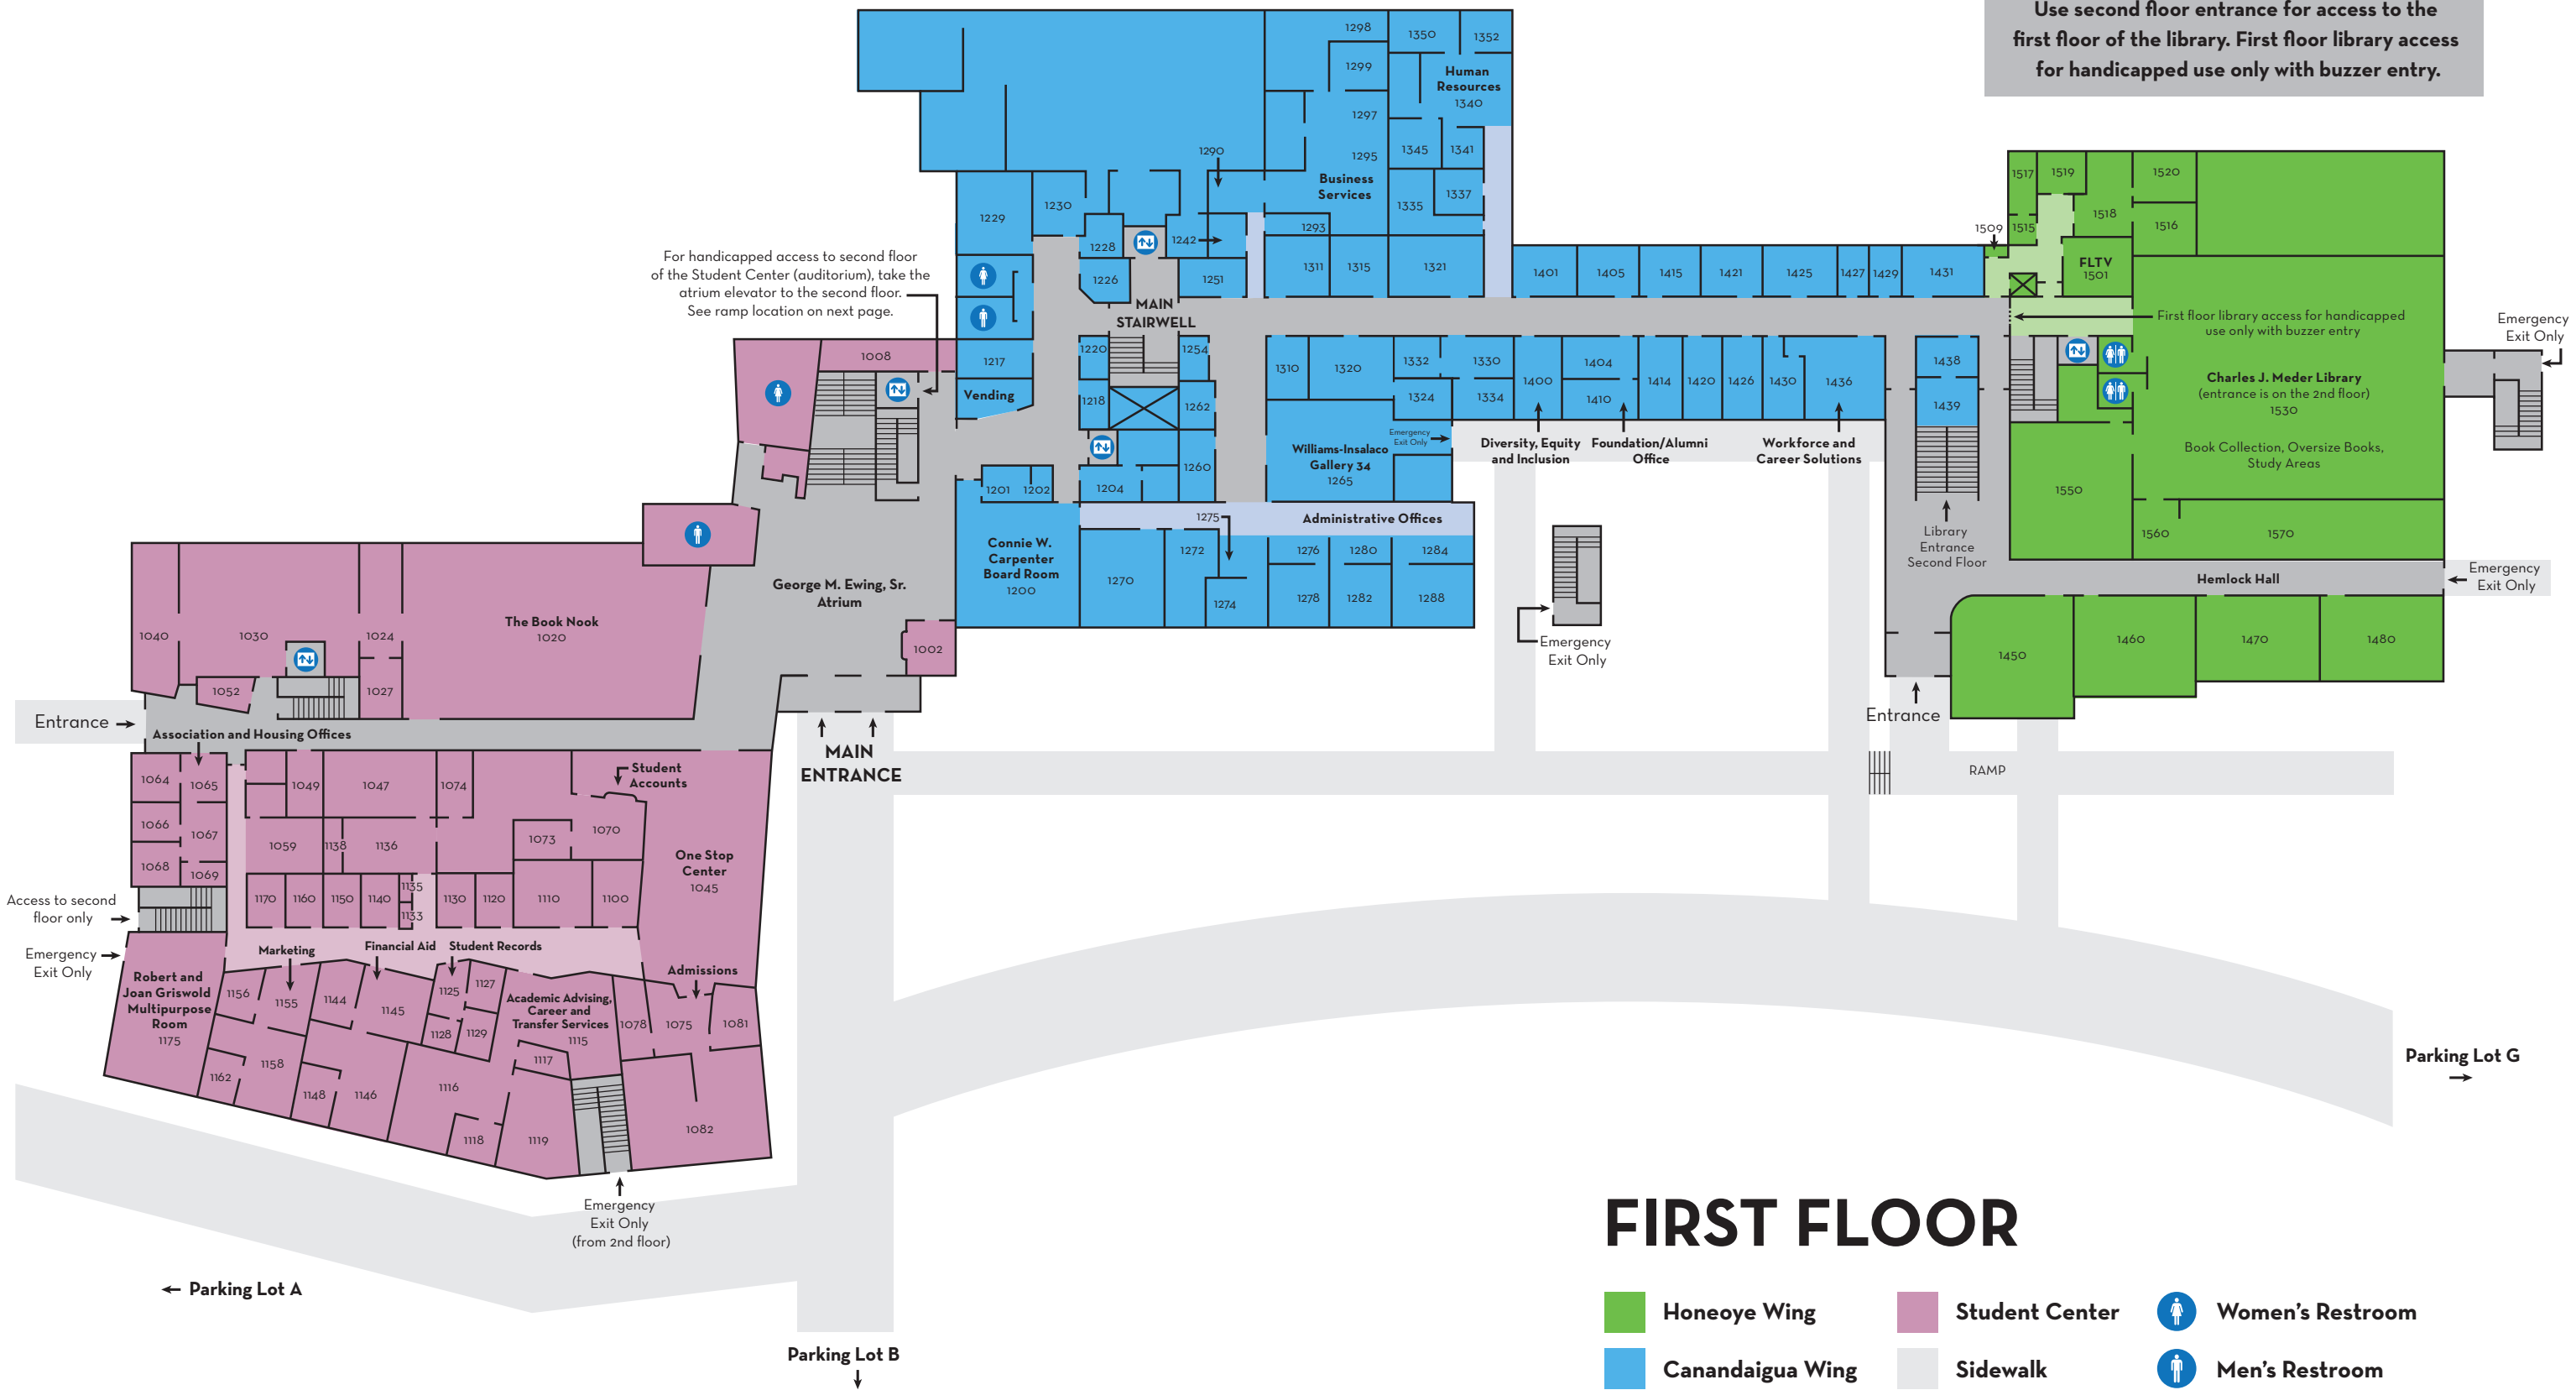

Use second floor entrance for access to the first floor of the library. First floor library access for handicapped use only with buzzer entry.

For handicapped access to second floor of the Student Center (auditorium), take the atrium elevator to the second floor. See ramp location on next page.

FIRST FLOOR

- Honeoye Wing
- Student Center
-
- Canandaigua Wing
- Sidewalk
-
- Seneca Wing
-
- Keuka Wing
-

SECOND FLOOR

- Honeoye Wing
- Canandaigua Wing
- Seneca Wing
- Keuka Wing
- Student Center
- Sidewalk
- Stairs
- ATM
- ♀ Women's Restroom
- ♂ Men's Restroom
- ↕ Elevator

THIRD FLOOR

Use second floor entrance for access to the third floor of the library.

FOURTH FLOOR

Use the third floor to access the gymnasium.

- Honeoye Wing
- Canandaigua Wing
- Seneca Wing
- Keuka Wing
- Sidewalk
- Stairs
- Women's Restroom
- Men's Restroom
- Elevator